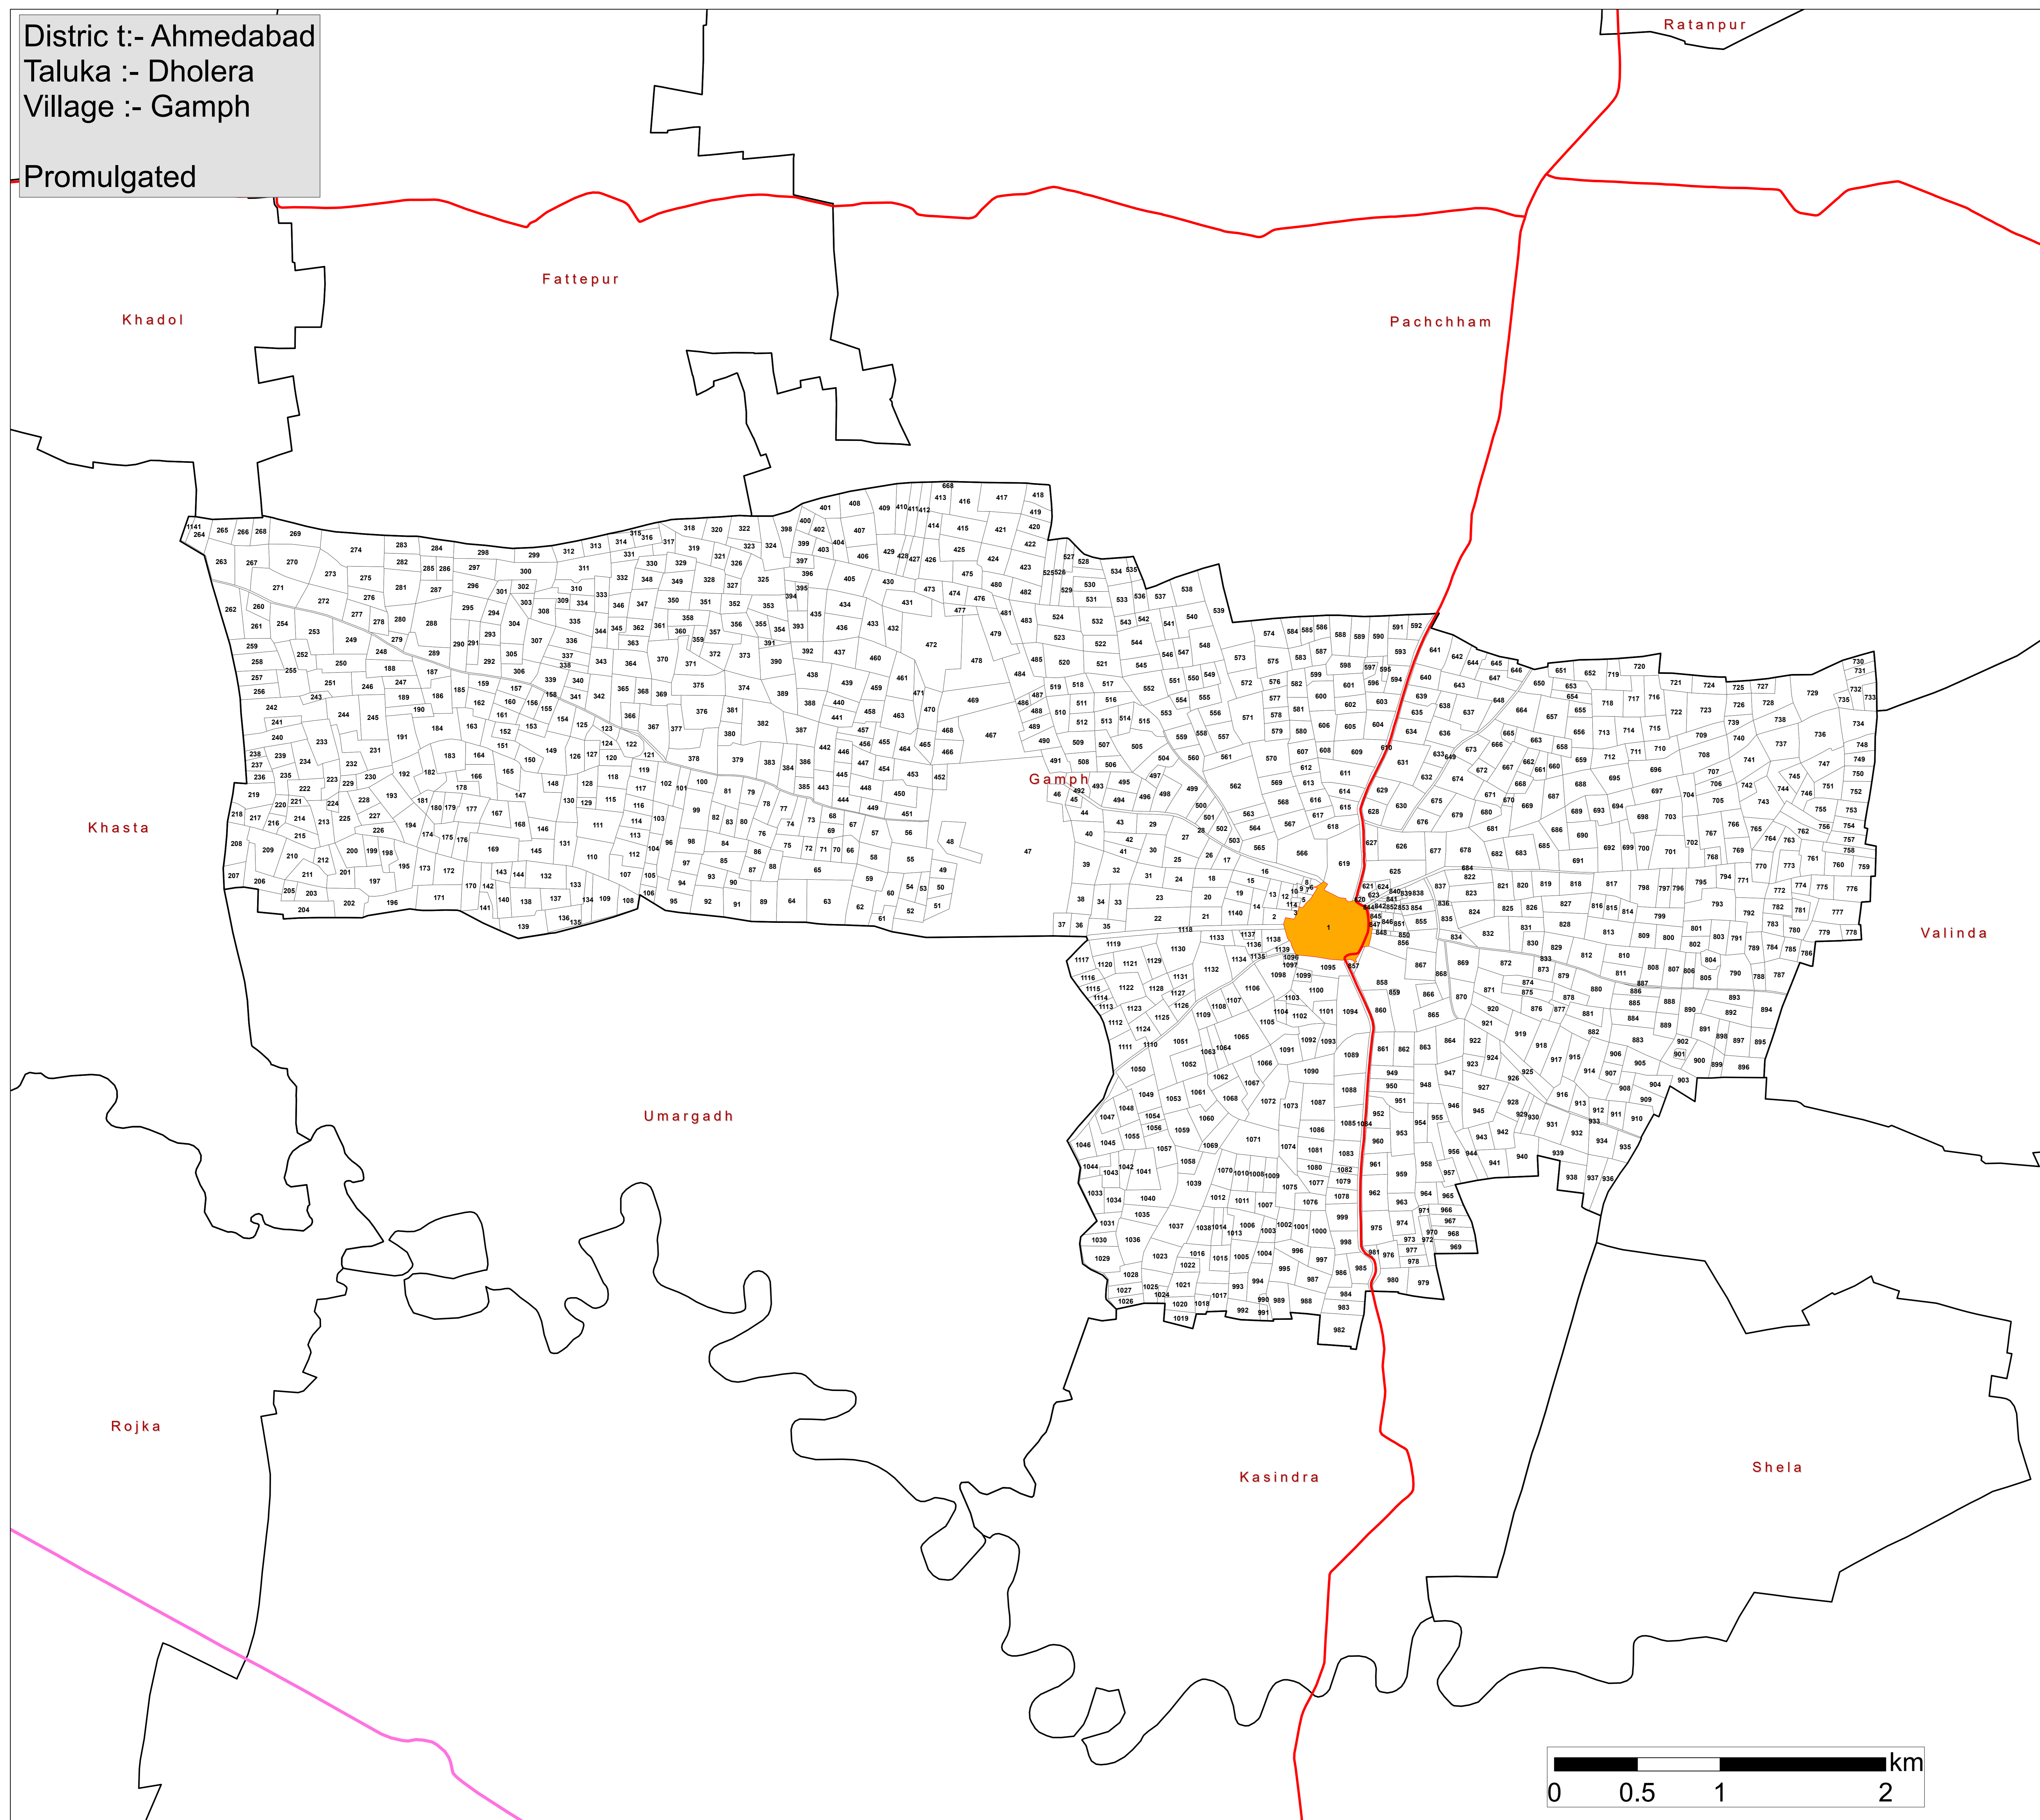

District :- Ahmedabad
Taluka :- Dholera
Village :- Gamph

Promulgated

Legend

- National Highway
- State Highway
- Major District Road
- Other District Road
- Village Road
- River
- Gamtal
- Other Survey Number
- Village Boundary